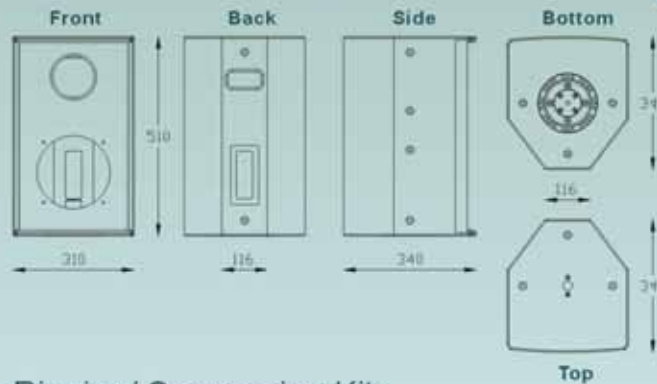

Technical Specifications

| | |
|--------------------|--------------------------------------|
| System | 8-in full range coaxial Band-pass |
| LF | 8-in cone vented/ 63mm VC |
| HF | 1x 34mm VC driver |
| Frequency response | 65Hz-20kHz |
| Impedance | 8 ohm |
| Power handling | 300w (cont.) / 1200w (peak) |
| Max. SPL (1w/ 1m) | 118 dB |
| Dispersions H x V | 90° x 90° |
| Material | 15mm plywood |
| Finish | Wear resistant black paint |
| Connector | 2x NL4 speakon |
| Suspension | 14x M10 point |
| Net Weight (kg) | 15 |
| Dimensions (mm) | 310 x 340 x 510 (W x L x H) |

Response Curves

Dimensional Drawings

Rigging/ Suspension Kits

15°

30°

45°

60°

74°