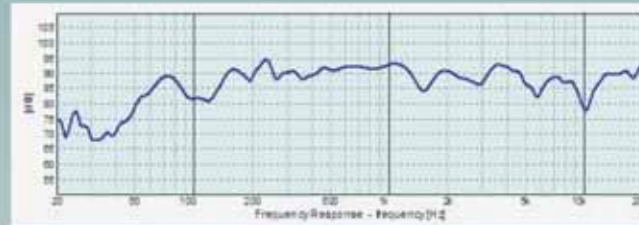

RF-8 8-in 2-way Full Range Coaxial Series

Applications

- Small to medium venue, FOH/Mon/Under balcony
- Fixed installation & mobile use
- Pub & restaurant, club
- Houses of worship
- Conference hall
- Public venues

Technical Specifications

System	8-in full range coaxial Band-pass
LF	8-in cone vented/ 63mm VC
HF	1x 34mm VC driver
Frequency response	65Hz-20kHz
Impedance	8 ohm
Power handling	300w (cont.) / 1200w (peak)
Max. SPL (1w/ 1m)	118 dB
Dispersions H x V	90° x 90°
Material	15mm plywood
Finish	Wear resistant black paint
Connector	2x NL4 speakon
Suspension	14x M10 point
Net Weight (kg)	15
Dimensions (mm)	310 x 340 x 510 (W x L x H)

Response Curves