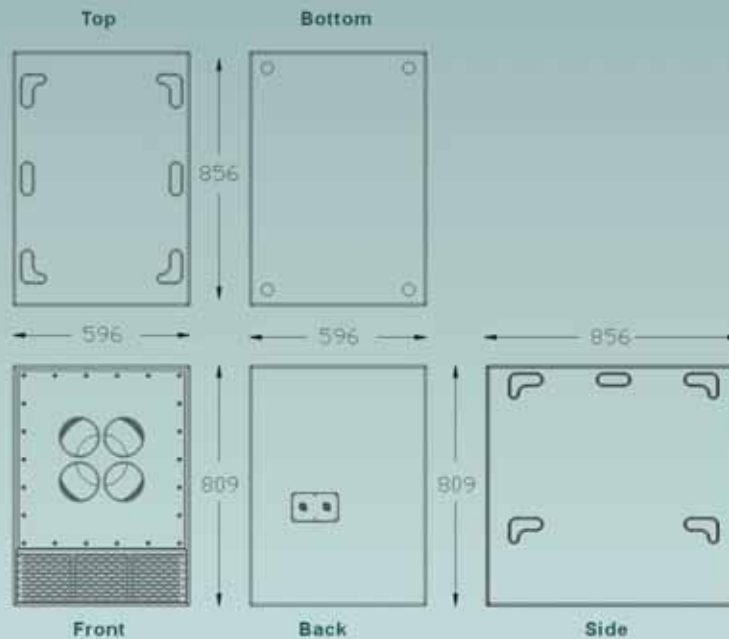

# LF-21 21-in Sub Bass Enclosure Series

## Technical Specifications

System	21-in Band-pass Enclosure
LF	1x 21-in cone 125mm VC
HF	Nil
Frequency response	25Hz~100Hz
Impedance	8 ohm
Power handling	1200w (cont.) / 4800w (peak)
Max. SPL (1w/ 1m)	132 dB calculated
Dispersions H x V	Omini
Material	13-ply 21mm plywood
Finish	Wear resistant black paint
Connector	2x NL4 speakon
Suspension	N/A
Net Weight (kg)	90
Dimensions (mm)	596 x 809 x 856 mm

## Dimensional Drawings

## Response Curves